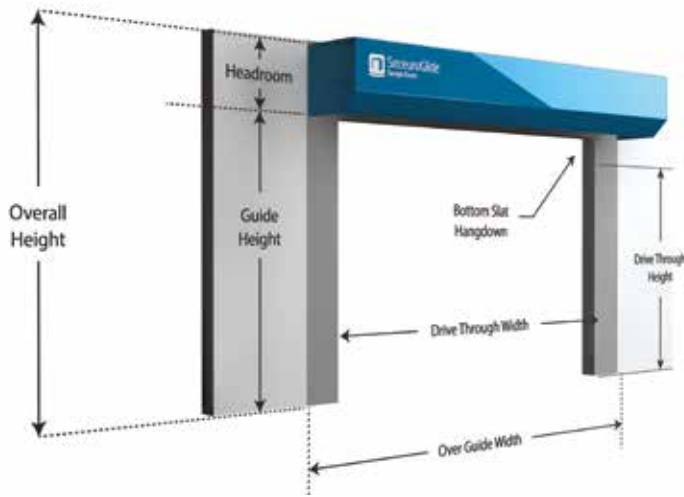

Important information.

Fitting information.

Headroom & Fitting Requirements

SeceuroGlide Original and SeceuroGlide Excel require a minimum of 300 mm headroom for doors up to 2500 mm in opening height and 350 mm headroom for doors up to 3500 mm in opening height. SeceuroGlide Manual requires a minimum headroom of 300 mm. SeceuroGlide Compact requires just 205 mm headroom for doors with an opening height up to 2150 mm.

External Doors

In applications where the door is installed externally the remote control system must be installed either inside the garage or in a waterproof box (not included). The Bottom Slat Transmitter must always be installed on the internal face of the door and is not suitable for applications where it will be exposed to weather or excessive moisture due to condensation. A higher IP rated Bottom Slat Transmitter is available at a surcharge.

Product Restrictions

SeceuroGlide Excel is not available as supply only as it must be fitted by a trained installer. SeceuroGlide Excel doors must always be internally fitted. If the coil needs to be fitted within the opening then an upgraded version of the end plate is available for a surcharge. The low level external override option is not available for SeceuroGlide Excel. All SeceuroGlide Excel doors are supplied with 90 mm guide rails. SeceuroGlide Manual can only be fitted internally and is not available with a hood or fascia.

Important information.

Extreme Weather Conditions

- High winds and high temperatures on double doors can cause increased deflection of the door. It is the installer's responsibility to ensure that the door is spaced off the wall sufficiently to allow for door movement during these extreme weather conditions.
- Darker coloured double doors that are exposed to significant direct sunlight may be susceptible to expansion which may interfere with the operation of the door.
- If a door is situated in an exposed location and subjected to very high winds and driving rain, the SeceuroGlide range does not guarantee against water ingress. As part of the product's testing for the CE marking, the product has not been tested against this and as such is classified as NPD (No Performance Declared).
- Whilst the garage door profiles are primed and coated for the external environment – any doors fitted in coastal environments may be at risk of deterioration due to the weather conditions. Ensure you keep your door clean and follow the instructions for cleaning the door in the operating and maintenance instructions.
- In the event of extreme weather conditions, the vision slats will be susceptible to water ingress and may cause the door to move in extreme gales.

Colours & Powder Coating