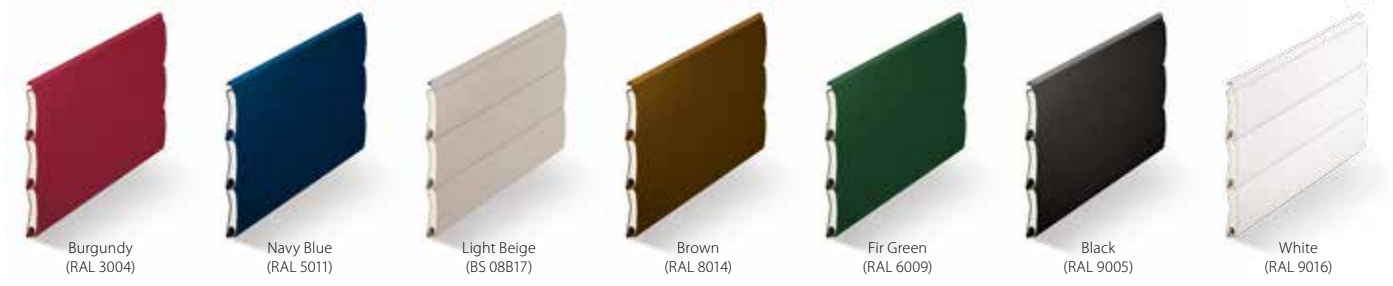

Colours.

This is where you can truly create your ideal garage door. Available in any RAL colour or BS colour, SeceuroGlide Roller garage Doors provide the opportunity to match your door to your windows, front door or even your car! Here are some of our most popular finishes, including our metallic colours.

Traditional YR