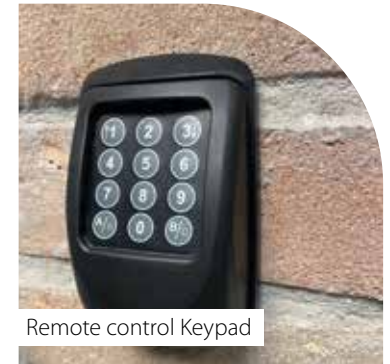

Low Level External Override

Remote control Keypad