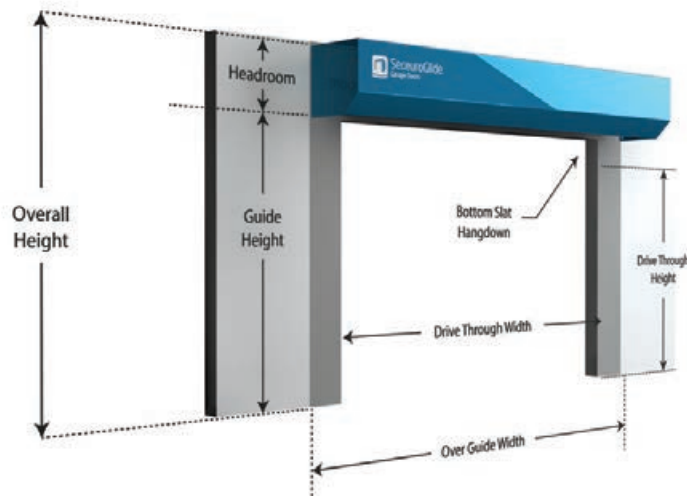

Important information.

Fitting information.

Headroom & Fitting Requirements

SeceuroGlide Original and SeceuroGlide Excel require a minimum of 300 mm headroom for doors up to 2500 mm in opening height and 350 mm headroom for doors up to 3500 mm in opening height. SeceuroGlide Manual requires a minimum headroom of 300 mm. SeceuroGlide Compact requires just 205 mm headroom for doors with an opening height up to 2150 mm.

External Doors

In applications where the door is installed externally the remote control system must be installed either inside the garage or in a waterproof box (not included). The Bottom Slat Transmitter must always be installed on the internal face of the door and is not suitable for applications where it will be exposed to weather or excessive moisture due to condensation. A higher IP rated Bottom Slat Transmitter is available at a surcharge.

Product Restrictions

SeceuroGlide Excel is not available as supply only as it must be fitted by a trained installer. SeceuroGlide Excel doors must always be internally fitted. If the coil needs to be fitted within the opening then an upgraded version of the end plate is available for a surcharge. The low level external override option is not available for SeceuroGlide Excel. All SeceuroGlide Excel doors are supplied with 90 mm guide rails. SeceuroGlide Manual can only be fitted internally and is not available with a hood or fascia.

Important information.

Extreme Weather Conditions

- High winds and high temperatures on double doors can cause increased deflection of the door. It is the installer's responsibility to ensure that the door is spaced off the wall sufficiently to allow for door movement during these extreme weather conditions.
- Darker coloured double doors that are exposed to significant direct sunlight may be susceptible to expansion which may interfere with the operation of the door.
- If a door is situated in an exposed location and subjected to very high winds and driving rain, the SeceuroGlide range does not guarantee against water ingress. As part of the product's testing for the CE or UKCA marking, the product has not been tested against this and as such is classified as NPDP (No Performance Declared).
- Whilst the garage door profiles are primed and coated for the external environment – any doors fitted in coastal environments may be at risk of deterioration due to the weather conditions. Ensure you keep your door clean and follow the instructions for cleaning the door in the operating and maintenance instructions.
- In the event of extreme weather conditions, the vision slats will be susceptible to water ingress and may cause the door to move in extreme gales.

Colours & Powder Coating