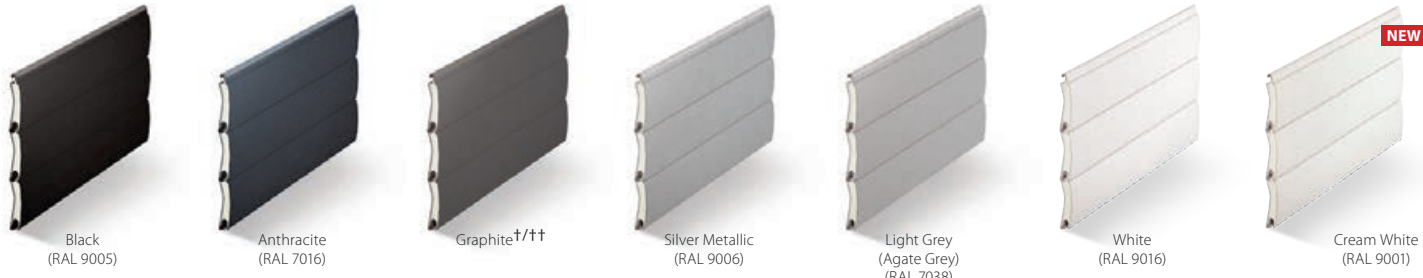

Colours.

This is where you can truly create your ideal garage door. Available in any RAL colour or BS colour, SeceuroGlide Roller garage Doors provide the opportunity to match your door to your windows, front door or even your car! Here are some of our most popular finishes.

Standard Colours