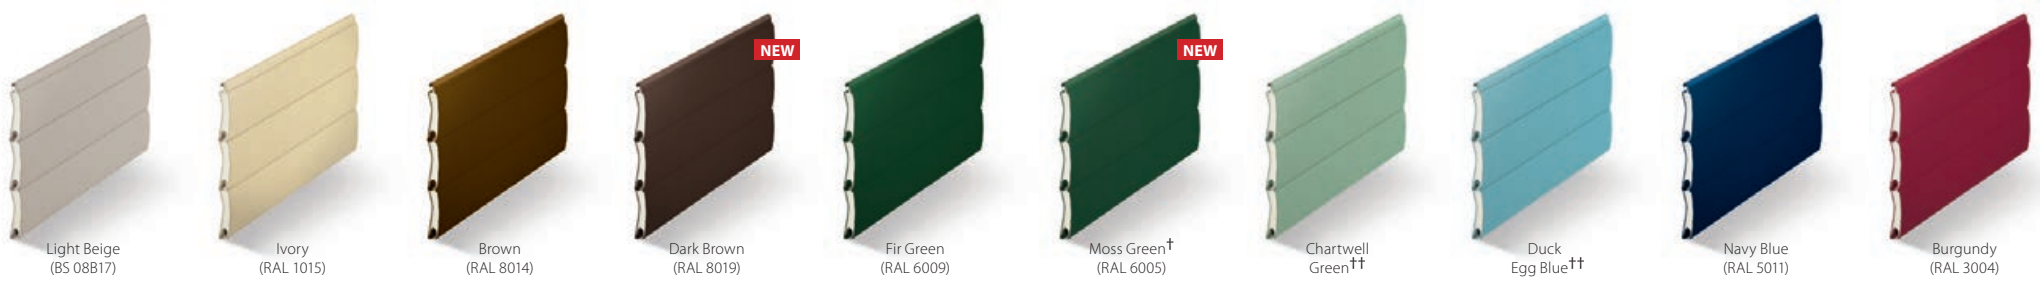

Colours.

This is where you can truly create your ideal garage door. Available in any RAL colour or BS colour, SeceuroGlide Roller garage Doors provide the opportunity to match your door to your windows, front door or even your car! Here are some of our most popular finishes.

Standard Colours