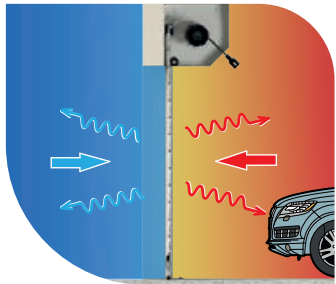

High grade, insulated materials are used to ensure a durable garage door, to protect against the elements.

As the weather gets colder and the nights draw in earlier, light and warmth become more important when using your garage.

The SeceuroGlide range helps retain heat within the garage.

In partnership with the Weather Defender

The optional SeceuroSeal helps reduce further water ingress, keeping the garage dry and clean from outside debris – even in the worst British weather. Fitted on the ground underneath the door, SeceuroSeal is ideal for garages with uneven floors or those that lie at the bottom of a sloping driveway.

When you think about it, your garage is an extension of your home, and it should not be treated much differently from any other room, particularly if the garage is attached to your property. The garage door is often seen as a weak link in the thermal envelope on any home, so choosing an insulated garage door will help to prevent the cold outside air from penetrating into your garage and surrounding living spaces.

Insulation

The CFC-free, foam-filled aluminium slats used in SeceuroGlide garage doors maximise the energy performance of the door, helping to retain heat within the garage and closing off the cold from outside. Insulated slats also boast noise-reducing properties – perfect if your garage is used as a hobby room or workshop. A typical U-value for the slat profiles used on an insulated roller garage door is $5.2 \text{ W} / \text{m}^2\text{K}$.

Lighting

SeceuroGlide lighting options provide the opportunity to have attractive outside lighting. Discreetly fitted as a down light this enhancement to your garage can be programmed to turn on and off automatically in accordance with when you use your garage, or can be left on to allow additional lighting to your outside area, for up to 12 hours. The SeceuroGlide Plus control unit benefits from a built-in courtesy light, helping to light up the inside of your garage.

“The difference in heat loss is significantly reduced with my new door, which means I can continue to use my garage as a craft studio, even in the colder months.”